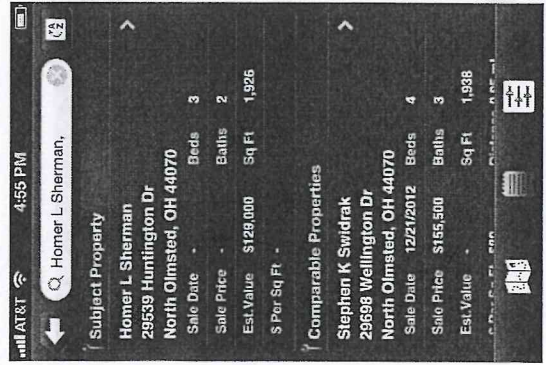

1. Tap the envelope to email the Property Details. Tap the Star to add this property as a Favorite.

1. Tap the paper icon to view comparables.

1. Tap the icon at the lower right to change the preferences for searching for comparable properties. After making changes, tap Apply.

1. Tap the house icon at the upper right to return to the Realist Mobile home page.

Realist Tip Sheet: Mobile App

Realist™
Property-Centric Search

Name Search

Address Search

APN Search

Favorites

Recently Viewed

More

**Northern Ohio Regional
Multiple Listing Service**

**5605 Valley Belt Road
Independence, OH 44131**

**(216) 485-4100
(888) 2-NORMLS
help@normls.com
www.normls.com**