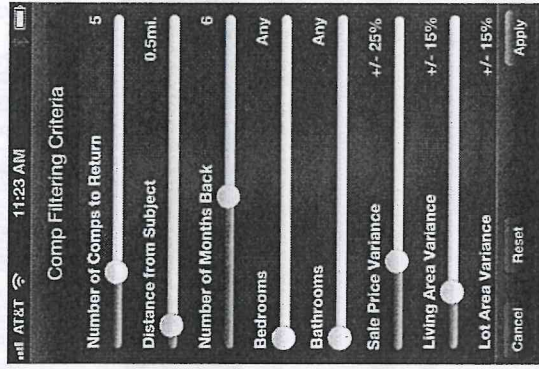

1. Tap the icon at the lower right to change the preferences for searching for comparable properties. After making changes, tap Apply.